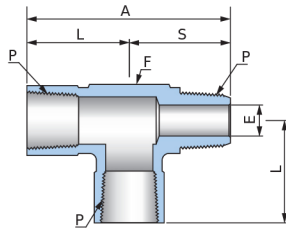

Street Tee
PST

Connects Male Pipe to Female Pipe

| Part No. | Pipe Size | Dimensions (mm) | | | | |
|----------|-----------|-----------------|------|------|------|--------|
| | P | A | L | S | E | F |
| PST-02 | 1/8 | 43.8 | 23.0 | 20.8 | 4.8 | 5/8 |
| PST-04 | 1/4 | 52.4 | 26.2 | 26.2 | 7.0 | 13/16 |
| PST-06 | 3/8 | 57.9 | 27.0 | 30.9 | 10.0 | 1-1/16 |
| PST-08 | 1/2 | 78.7 | 39.6 | 39.1 | 12.0 | 1 |

Dimensions are for reference only and are subject to change without prior notice.